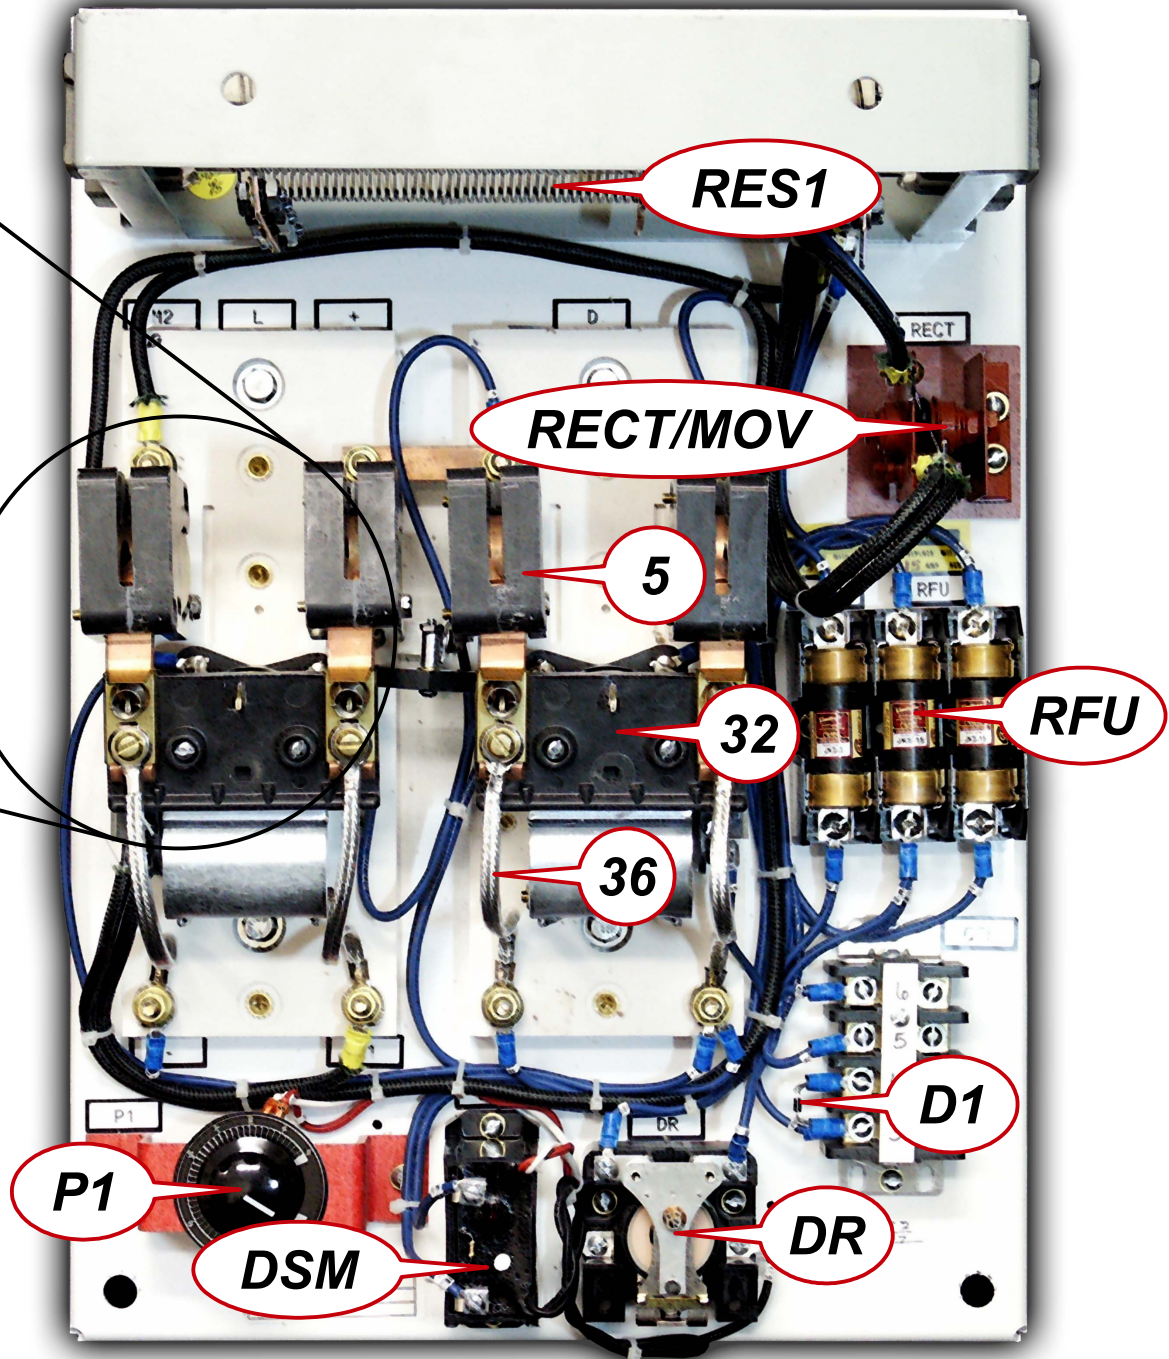

# Parts Diagram

**Type 4295 Hubbell Magnet Controller**

**M/L HC91813202**

(The M/L number is located on the ID tag inside the controller enclosure.)

Sieb Sales & Engineering, Inc.  
10001 Express Dr.  
Highland, IN 46322