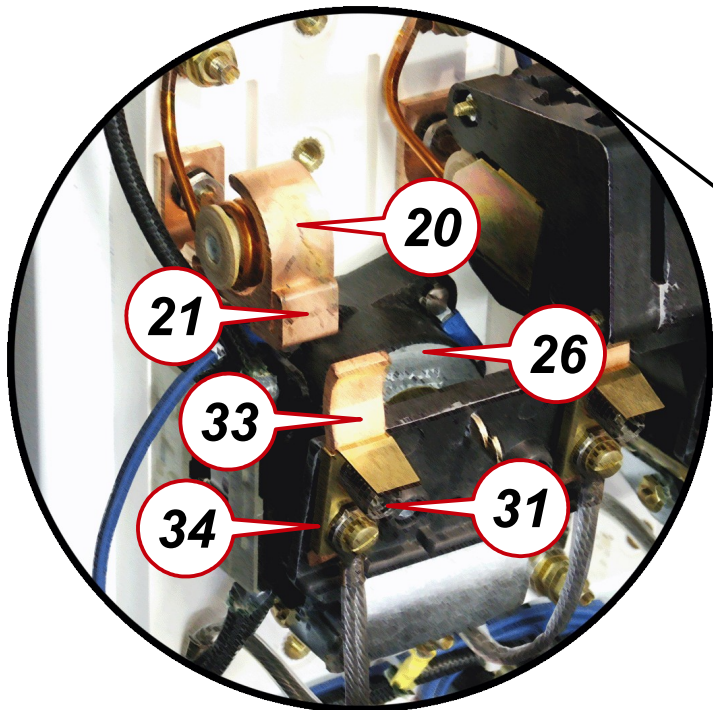

# Parts Diagram

**Type 4295 Hubbell Magnet Controller**

**M/L HC91813202**

(The M/L number is located on the ID tag inside the controller enclosure.)

Sieb Sales & Engineering, Inc.  
10001 Express Dr.  
Highland, IN 46322